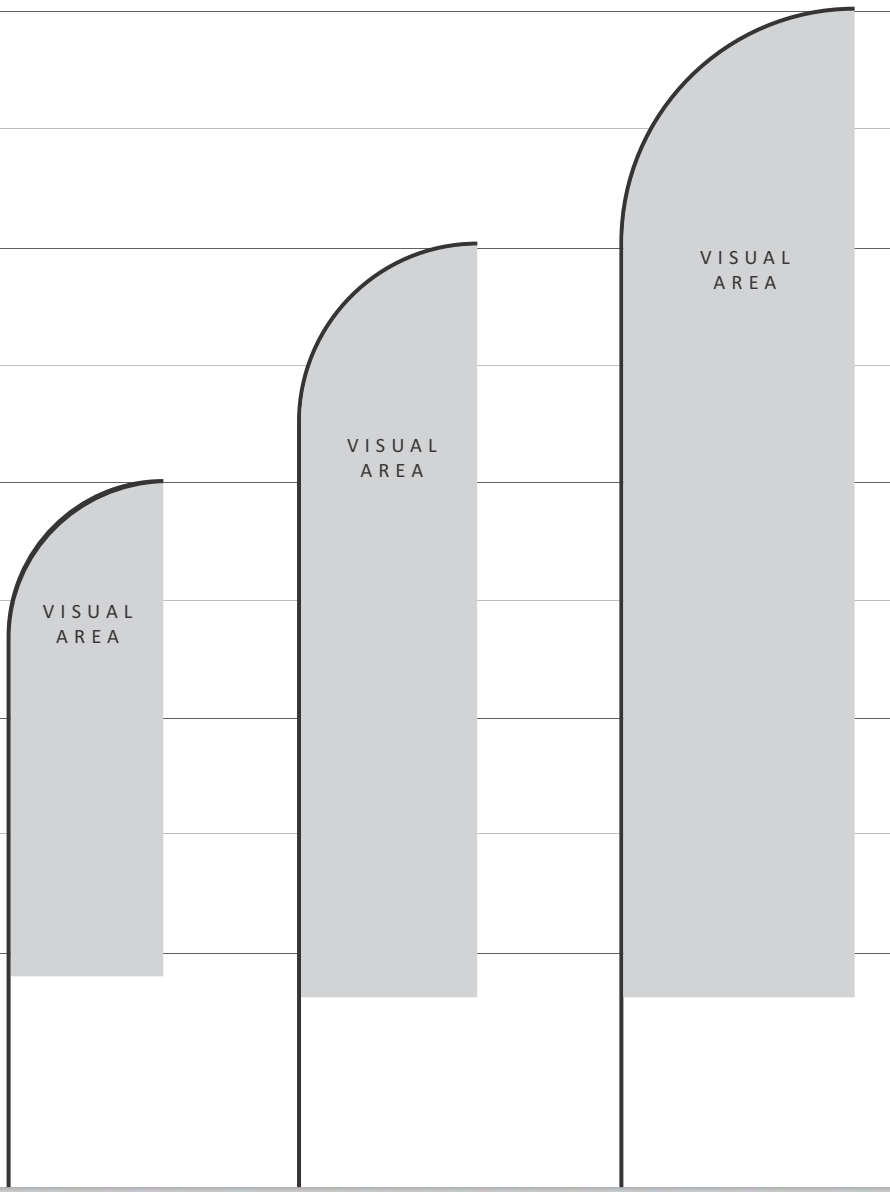

Teardrop flags

5m

4m

3m

2m

1m

MODEL	Teardrop S	Teardrop M	Teardrop L
APPROX PRINT SIZE	80cm x 195cm	100cm x 310cm	120cm x 360cm
APPROX HEIGHT	300cm	400cm	500cm

Package includes:

You can upgrade product with cross base. Additional costs apply.

Spikey recommends that the background image at the bottom should continue (ie. bleed fully into non-visual area). All critical text and images should not be no closer than 30mm from visual area.  
Print Options: Single-sided or Double-sided

Feather flags

5m

4m

3m

2m

1m

MODEL	Feather S	Feather M	Feather L
APPROX PRINT SIZE	65cm x 210cm	75cm x 320cm	80cm x 420cm
APPROX HEIGHT	300cm	400cm	500cm

Package includes: